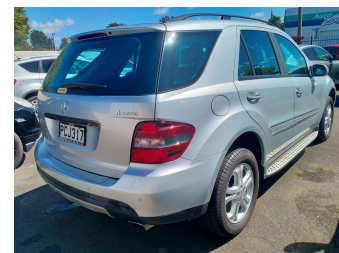

# 2007 MERCEDES BENZ M CLASS ML350 4MATIC

**Purchase Price** **\$15,500**  
Includes GST, Registration & Licensing

No Deposit Finance Available To Approved Customers

Gain peace of mind with Mechanical Breakdown Insurance. **Ask us how.**

Body Style  
**SUV / 4x4**

Odometer  
**89,200 km**

Engine  
**3500 cc**

Fuel Type  
**Petrol**

Transmission  
**Full Auto**

Wheels  
-

VIN  
**WDC1641862A160876**

Interior  
**Black, Leather**